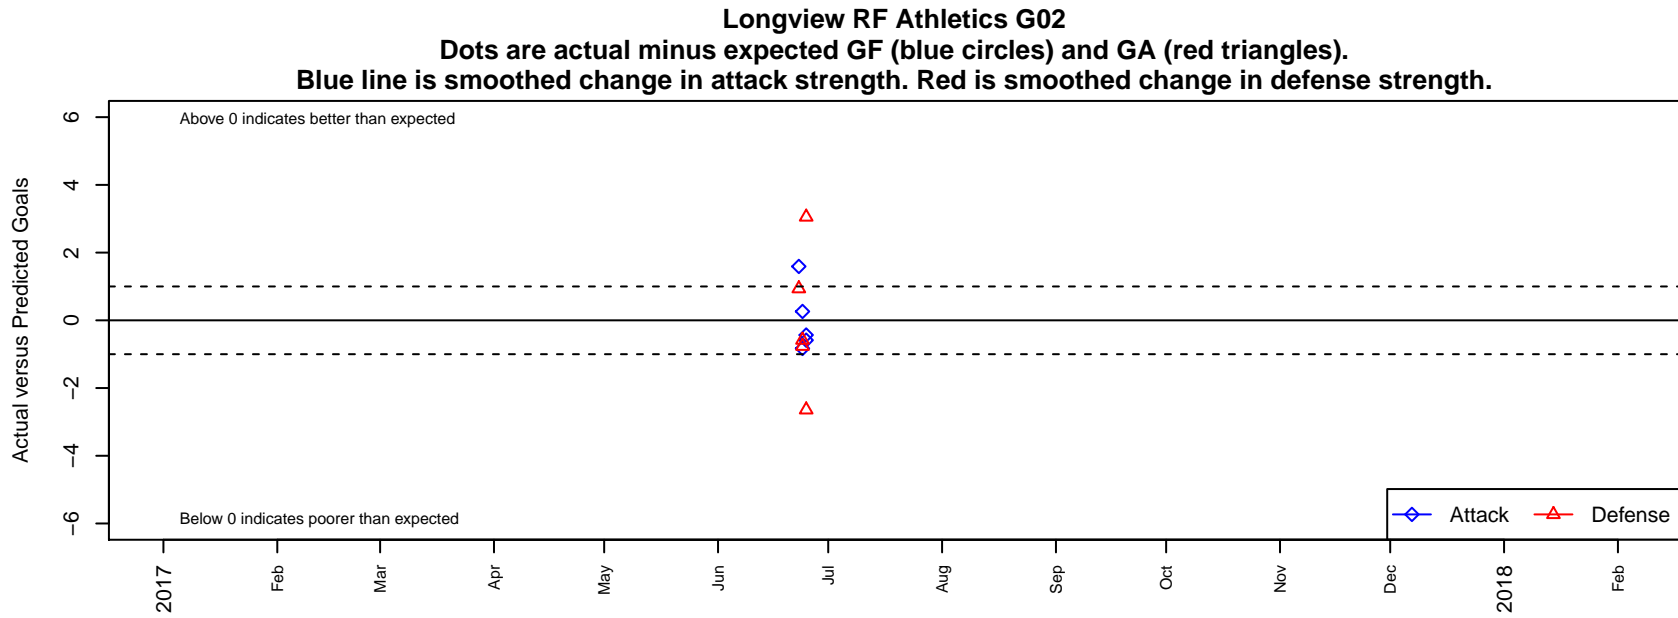

# Longview RF Athletics G02

Longview, WA  
G02 total strength=1372  
attack=10.83 defense=4.87

alt names used:  
LONGVIEW RF ATHLETICS

Venues played:  
2017 Clash At the Border Gold/Silver/Bronze

<b>date</b>	<b>home</b>		<b>away</b>		<b>venue</b>	<b>pred.home</b>	<b>pred.away</b>
2017-06-25	WAFC Cobras G02	0	Longview RF Athletics G02	1	2017 Clash At the Border Gold/Silver/Bro	3.05	1.59
2017-06-25	Cheney Storm FC G02	6	Longview RF Athletics G02	1	2017 Clash At the Border Gold/Silver/Bro	3.36	1.43
2017-06-24	Longview RF Athletics G02	1	Oregon Trails FC Fusion G02	2	2017 Clash At the Border Gold/Silver/Bro	1.83	1.24
2017-06-24	RSA Elite Giove G02	2	Longview RF Athletics G02	3	2017 Clash At the Border Gold/Silver/Bro	1.42	2.74
2017-06-23	Longview RF Athletics G02	3	Washington Timbers White 1 G02	1	2017 Clash At the Border Gold/Silver/Bro	1.41	1.94